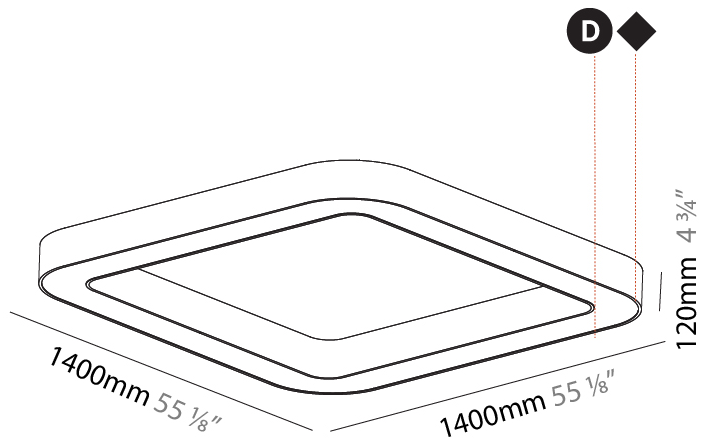

1. To build a product code in our configurator select the specify button on the base model # product page
2. To build a manual product code on this datasheet choose from the options listed below in blue font and add the suffix to the base model #

GENERAL

Series: Glorious
Subseries: Glorious Quantum
Brand: Prolicht
Division: Architectural
Mounting Type: Surface
Mounting Location: Ceiling

PHYSICAL

Length (mm): 1400
Length (in): 55 1/8"
Width (mm): 1400
Width (in): 55 1/8"
Height (mm): 120
Height (in): 4 3/4"
Light Distribution: Direct
Weight (kg): 16.878
Weight (lbs): 37.13
Diffuser: PMMA - Opal or Micro-Prism
Fixture Finish: SSR / BKV / CWI / CRY / HAB / LAG / UFT / ITA / RUA / RUR / MIC / FTG / MYG / TWT / LOD / PUS / FRO / FUP / KIA / POP / BLS / SPG / MEY / GOH / GUM / CHC / COM / ABZ / JAG / OBR / MOS / ROR
Fixture Material: Aluminum

ELECTRICAL

Lamp Type: LED (Zhaga Standard)
Input Wattage (W): 80
Total Output Wattage (W): 64 / 51.2 (3500K)
Dimming: Non-Dimming / Phase Dimming (120Vac only) / 0-10V Dimming
Driver Included: Yes
Driver Location: Integrated
Driver Type: Constant Current - 120 / 277Vac
Driver Class: Class 2
Input Voltage (V): 120 - 277
Constant Current (MA): 350 / 800 (3500K)

LED

Color Temperature (°K): 3000 / 3500 / 4000
Max. Delivered Lumen (lm): 7380 / 7644 / 7800
CRI: >80 CRI
Efficiency (%): 65
Lamp Life (hrs): 50000

OPTICAL

RATINGS AND CERTIFICATIONS

Certified By: Certified for North American Standards
IP rating: IP20